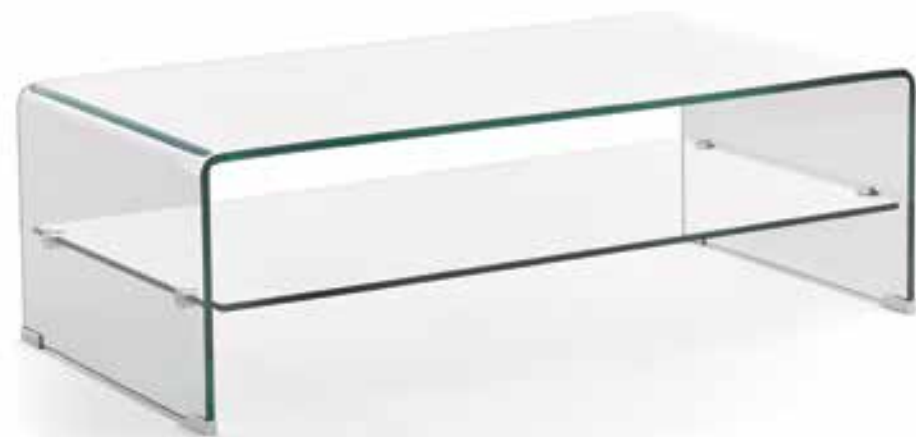

COLECCIÓN SIDNEY

MESA CENTRO CT-221
110 X 55 X 35 CM. / 20,95 PTS.